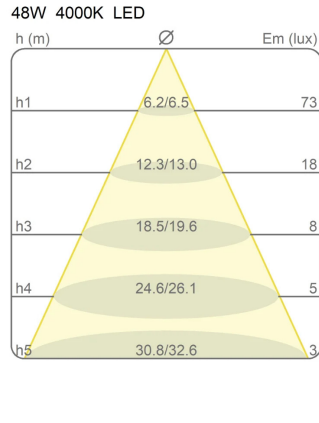

### Dimensions

Height	3 cm
Diameter	120 cm
Power supply cable length	400 cm
Weight	1.7 Kg

### EcoLabel

Photometric curves

Colour variant code

40003/SL/4000/BI

  
White

40003/SL/4000/NE

  
Black

40003/SL/4000/AU