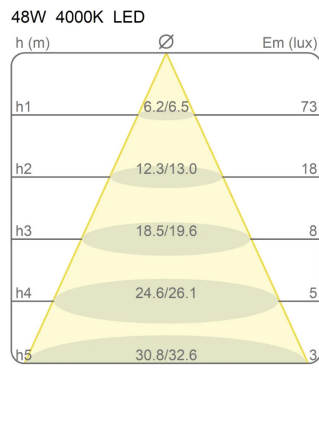

### Dimensions

Height	3 cm
Diameter	120 cm
Power supply cable length	400 cm
Weight	1.7 Kg

### Materials

Structure	aluminium	Diffuser	methacrylate 040
-----------	-----------	----------	------------------

Voltage	24V	Watt	49 W
Power unit	Excluded	Lumen	8444 lm
Mounting Power Supply	External	CRI	>80
		Duration	50000 h
		CCT	4000 K
		Energy class	

### EcoLabel

Photometric curves

Colour variant code

40003/SL/4000/BI

  
White

40003/SL/4000/NE

  
Black

40003/SL/4000/AU