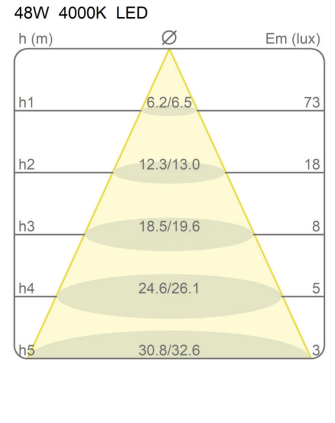

### Dimensions

Height	3 cm
Diameter	120 cm
Power supply cable length	400 cm
Weight	1.7 Kg

### EcoLabel

Photometric curves

Colour variant code

40003/SL/4000/BI

  
White

40003/SL/4000/NE

  
Black

40003/SL/4000/AU