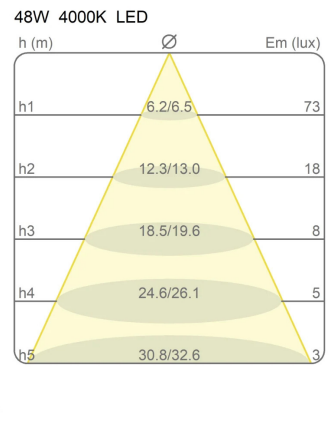

### Dimensions

Height	3 cm
Diameter	120 cm
Power supply cable length	400 cm
Weight	1.7 Kg

### EcoLabel

Photometric curves

Colour variant code

40003/SL/4000/BI

  
White

40003/SL/4000/NE

  
Black

40003/SL/4000/AU