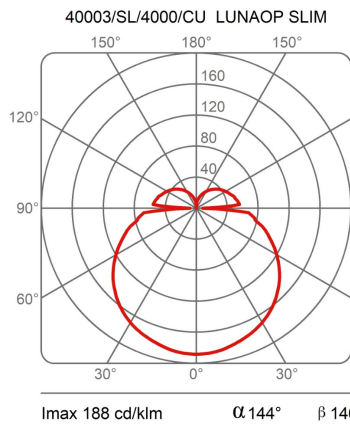

### Dimensions

Height	3 cm
Diameter	120 cm
Power supply cable length	400 cm
Weight	1.7 Kg

### Materials

Structure	aluminium	Diffuser	methacrylate 040
-----------	-----------	----------	------------------

Voltage	24V	Watt	49 W
Power unit	Excluded	Lumen	8444 lm
Mounting Power Supply	External	CRI	>80
		Duration	50000 h
		CCT	4000 K
		Energy class	

### EcoLabel

Photometric curves

Colour variant code

40003/SL/4000/BI

  
White

40003/SL/4000/NE

  
Black

40003/SL/4000/AU