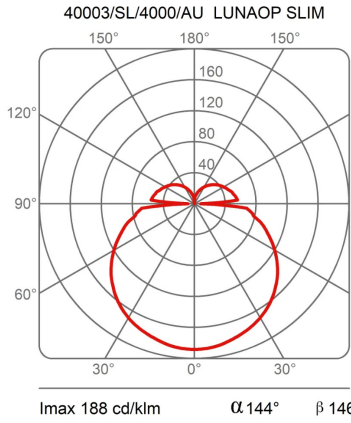

### Dimensions

Height	3 cm
Diameter	120 cm
Power supply cable length	400 cm
Weight	1.7 Kg

### Materials

Structure	aluminium	Diffuser	methacrylate 040
-----------	-----------	----------	------------------

Voltage	24V	Watt	49 W
Power unit	Excluded	Lumen	8444 lm
Mounting Power Supply	External	CRI	>80
		Duration	50000 h
		CCT	4000 K
		Energy class	

### EcoLabel

Photometric curves

Colour variant code

40003/SL/4000/BI

  
White

40003/SL/4000/NE

  
Black

40003/SL/4000/AU