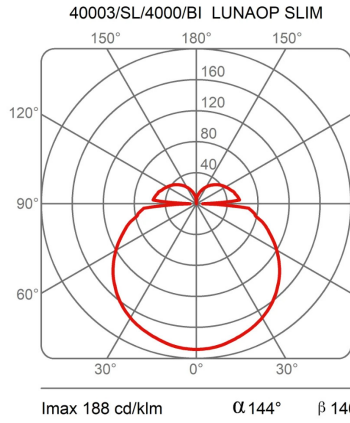

### Dimensions

Height	3 cm
Diameter	120 cm
Power supply cable length	400 cm
Weight	1.7 Kg

### Materials

Structure	aluminium	Diffuser	methacrylate 040
-----------	-----------	----------	------------------

Voltage	24V	Watt	49 W
Power unit	Excluded	Lumen	8444 lm
Mounting Power Supply	External	CRI	>80
		Duration	50000 h
		CCT	4000 K
		Energy class	

### EcoLabel

Photometric curves

Colour variant code

40003/SL/4000/BI

  
White

40003/SL/4000/NE

  
Black

40003/SL/4000/AU