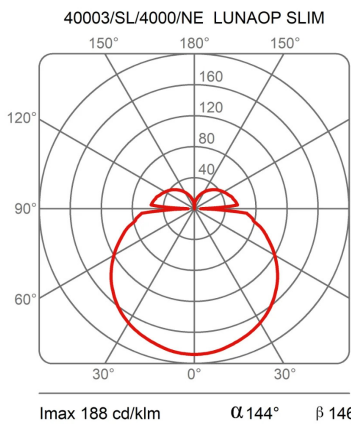

### Dimensions

Height	3 cm
Diameter	120 cm
Power supply cable length	400 cm
Weight	1.7 Kg

### Materials

Structure	aluminium	Diffuser	methacrylate 040
-----------	-----------	----------	------------------

Voltage	24V	Watt	49 W
Power unit	Excluded	Lumen	8444 lm
Mounting Power Supply	External	CRI	>80
		Duration	50000 h
		CCT	4000 K
		Energy class	

### EcoLabel

Photometric curves

Colour variant code

40003/SL/4000/BI

  
White

40003/SL/4000/NE

  
Black

40003/SL/4000/AU