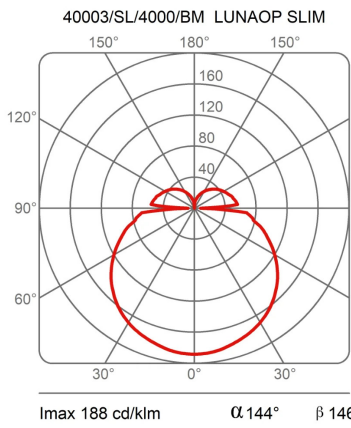

### Dimensions

Height	3 cm
Diameter	120 cm
Power supply cable length	400 cm
Weight	1.7 Kg

### Materials

Structure	aluminium	Diffuser	methacrylate 040
-----------	-----------	----------	------------------

Voltage	24V	Watt	49 W
Power unit	Excluded	Lumen	8444 lm
Mounting Power Supply	External	CRI	>80
		Duration	50000 h
		CCT	4000 K
		Energy class	

### EcoLabel

Photometric curves

Colour variant code

40003/SL/4000/BI

  
White

40003/SL/4000/NE

  
Black

40003/SL/4000/AU