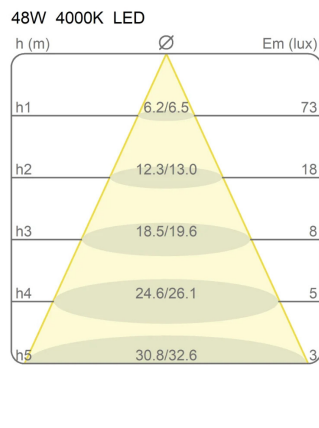

### Dimensions

Height	3 cm
Diameter	120 cm
Power supply cable length	400 cm
Weight	1.7 Kg

### Materials

Structure	aluminium	Diffuser	methacrylate 040
-----------	-----------	----------	------------------

Voltage	24V	Watt	49 W
Power unit	Excluded	Lumen	8444 lm
Mounting Power Supply	External	CRI	>80
		Duration	50000 h
		CCT	4000 K
		Energy class	

### EcoLabel

Photometric curves

Colour variant code

40003/SL/4000/BI

  
White

40003/SL/4000/NE

  
Black

40003/SL/4000/AU