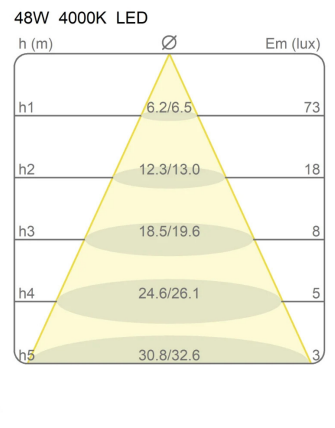

### Dimensions

Height	3 cm
Diameter	120 cm
Power supply cable length	400 cm
Weight	1.7 Kg

### EcoLabel

Photometric curves

Colour variant code

40003/SL/4000/BI

  
White

40003/SL/4000/NE

  
Black

40003/SL/4000/AU