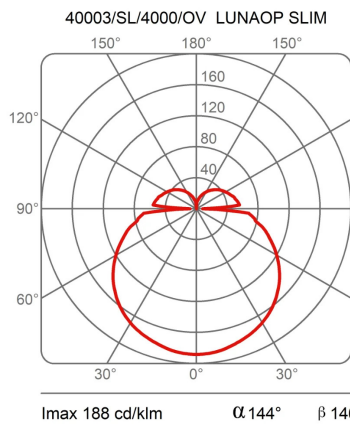

### Dimensions

Height	3 cm
Diameter	120 cm
Power supply cable length	400 cm
Weight	1.7 Kg

### Materials

Structure	aluminium	Diffuser	methacrylate 040
-----------	-----------	----------	------------------

Voltage	24V	Watt	49 W
Power unit	Excluded	Lumen	8444 lm
Mounting Power Supply	External	CRI	>80
		Duration	50000 h
		CCT	4000 K
		Energy class	

### EcoLabel

Photometric curves

Colour variant code

40003/SL/4000/BI

  
White

40003/SL/4000/NE

  
Black

40003/SL/4000/AU